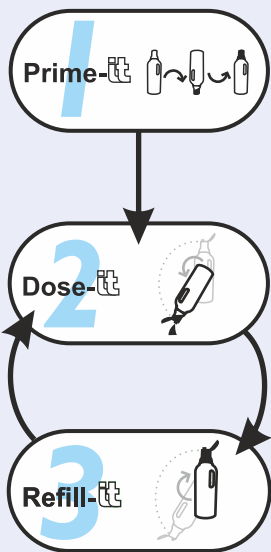

## USES

A surface safe multi-surface cleaner, which cleans, freshens and enhances all hard surfaces without leaving a residue. Available in a 1 litre dosage control pack.

1 Litre of C1 Interior Cleaner will create 50 triggers bottles or 25 buckets of ready to use solution

## DILUTIONS

When using the bottle for the first time, the dosage control cap needs to be primed with its first dose of product.

Invert the bottle for 3 seconds. Now the product is ready to dose its first 20mls.

Lift the flip-top cap and invert the bottle to dispense a 20ml dose of product into a trigger bottle or bucket as required.

After dosing, turn the bottle upright and dose again!