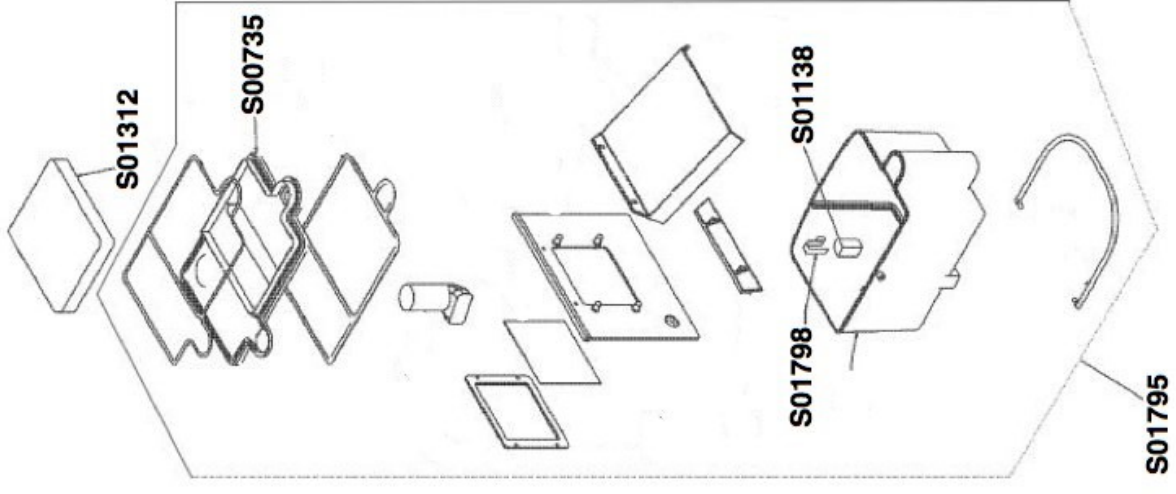

# STEAM & VAC PRO HOSE A00260

| Page Number | Part Number | Description                    |  |
|-------------|-------------|--------------------------------|--|
| 1           | S02126      | Water Pump                     |  |
| 1           | S01771      | Complete Rear Wheel            |  |
| 1           | S00737      | Switch                         |  |
| 1           | S01501      | Thermostat                     |  |
| 1           | S00744      | Bi Valve Assembly              |  |
| 1           | S01128      | Swivelling Wheel               |  |
| 1           | S01129      | 1000w Motor                    |  |
| 1           | S01130      | Anti Vibration Support         |  |
| 1           | S01234      | Pressure Switch                |  |
| 1           | S01140      | Blower Plug                    |  |
| 1           | S01141      | Plug Filter                    |  |
| 1           | S01142      | Monobloc socket securing screw |  |
| 1           | S01151      | Socket Assembly                |  |
| 1           | S01275      | Screw                          |  |
| 1           | S01339      | Seeger Screw                   |  |
| 1           | S01345      | Junction Box                   |  |
| 1           | S01354      | Electrovalve Coil              |  |
| 1           | S01357      | Flexible Assembly Hose         |  |
| 1           | S01419      | Clip                           |  |
| 1           | S01424      | Tank Tube Gasket               |  |
| 1           | S01426      | Lower Body                     |  |
| 1           | S01428      | Gasket Vac Tube                |  |
| 1           | S01447      | Female Plug Body               |  |
| 1           | S01454      | Cable Clamp                    |  |
| 1           | S01463      | Lower Heat Insulation          |  |
| 1           | S01471      | Rubber Support for Pump        |  |
| 1           | S01479      | Anti Vibration Front Support   |  |
| 1           | S01500      | Manual Thermostat EG0300001    |  |
| 1           | S01503      | Olive Probe                    |  |
| 1           | S01509      | Pump Valve                     |  |
| 1           | S01512      | Spring for Monobloc Socket     |  |
| 1           | S01660      | Vac Joint                      |  |
| 1           | S01661      | Vacuum Carter                  |  |
| 1           | S01662      | Seal                           |  |
| 1           | S01663      | Collect for cable winding      |  |
| 1           | S01670      | Drain Nut                      |  |
| 1           | S01682      | Central Assembly               |  |
| 1           | S01686      | Screw                          |  |
| 1           | S01687      | Support                        |  |
| 1           | S01688      | Support                        |  |
| 1           | S01689      | Cable Winder                   |  |
| 1           | S01696      | Cap                            |  |
| 1           | S01716      | Cover for Socket Holder        |  |
| 1           | S01763      | Support for socket monobloc    |  |
| 1           | S01764      | Pin for socket door            |  |
| 1           | S01765      | Socket monobloc tube           |  |
| 1           | S01777      | 2200w assembled boiler         |  |
| 1           | S01784      | Upper thermal insulation       |  |
| 1           | S01458      | Cable with plug                |  |