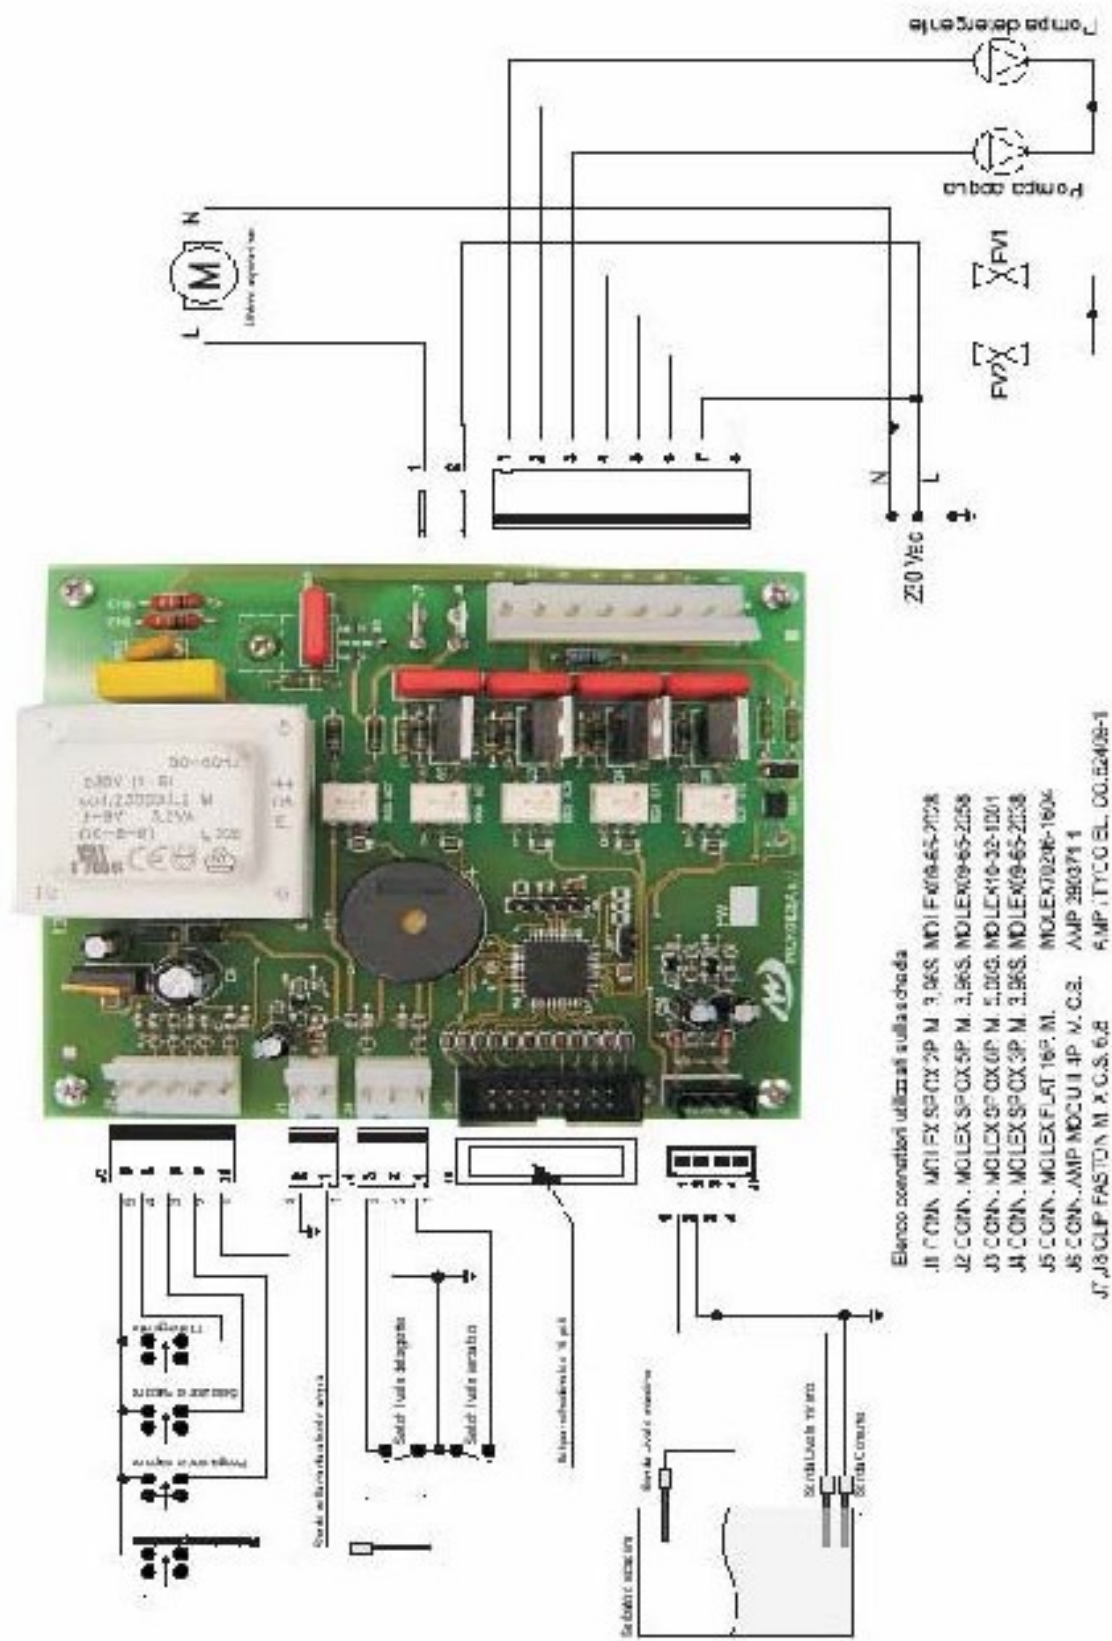

SCHEMA CIRCUITALE MOD. 3000 / 3000D 230V SCHUKO