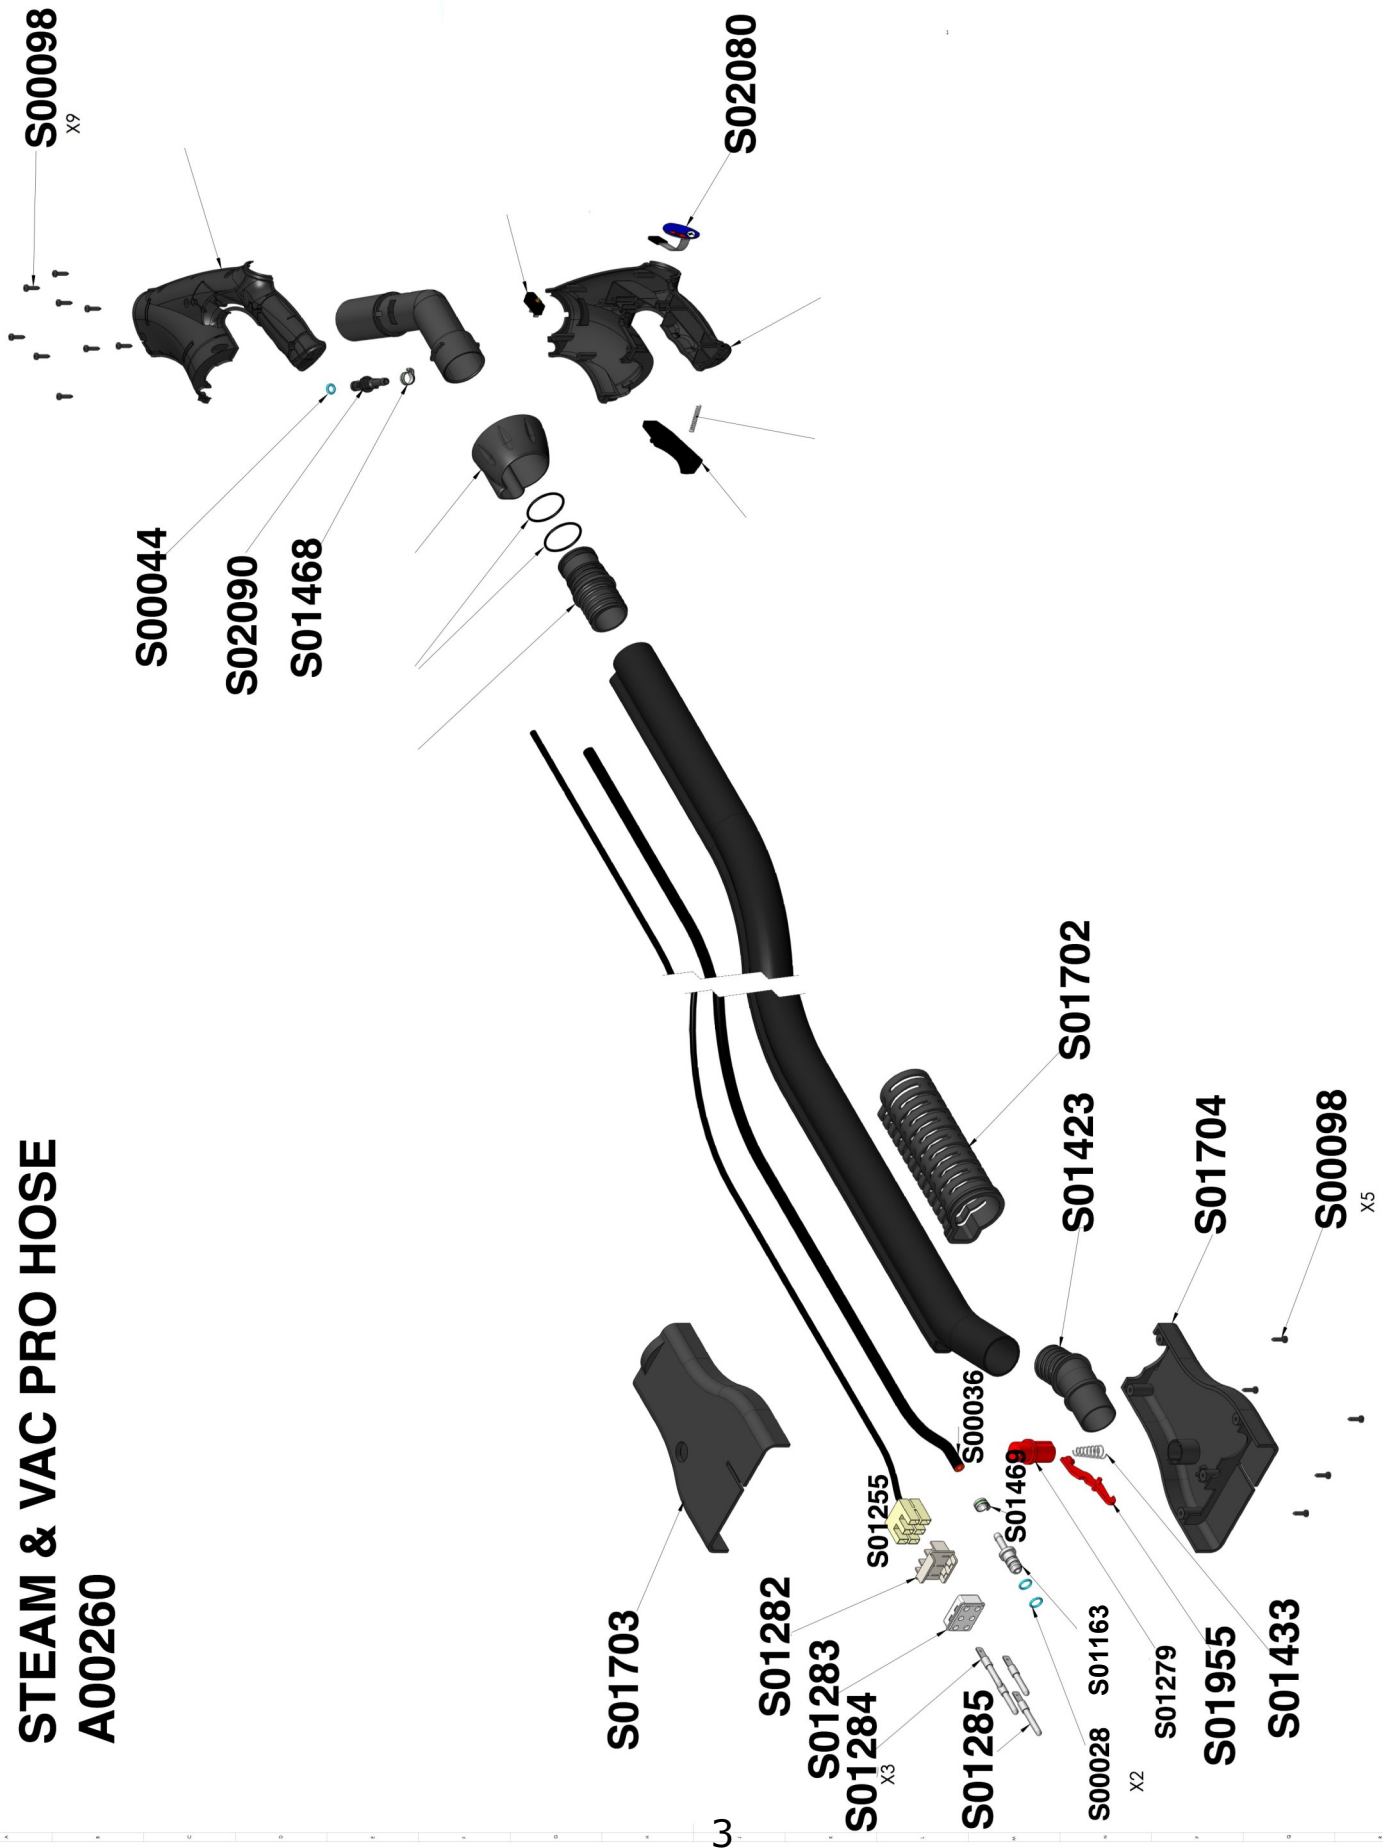

STEAM & VAC PRO HOSE A00260