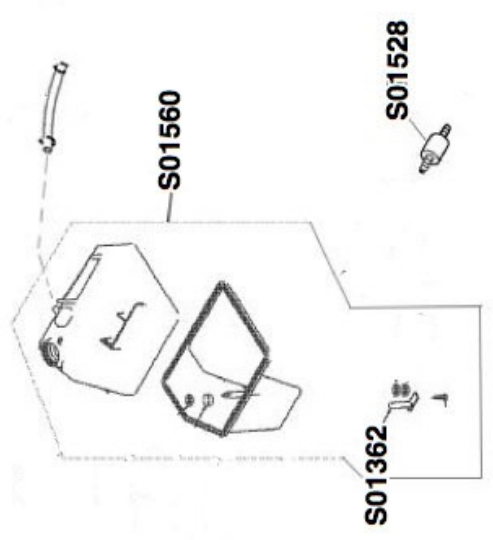

STEAM & VAC PRO 230V