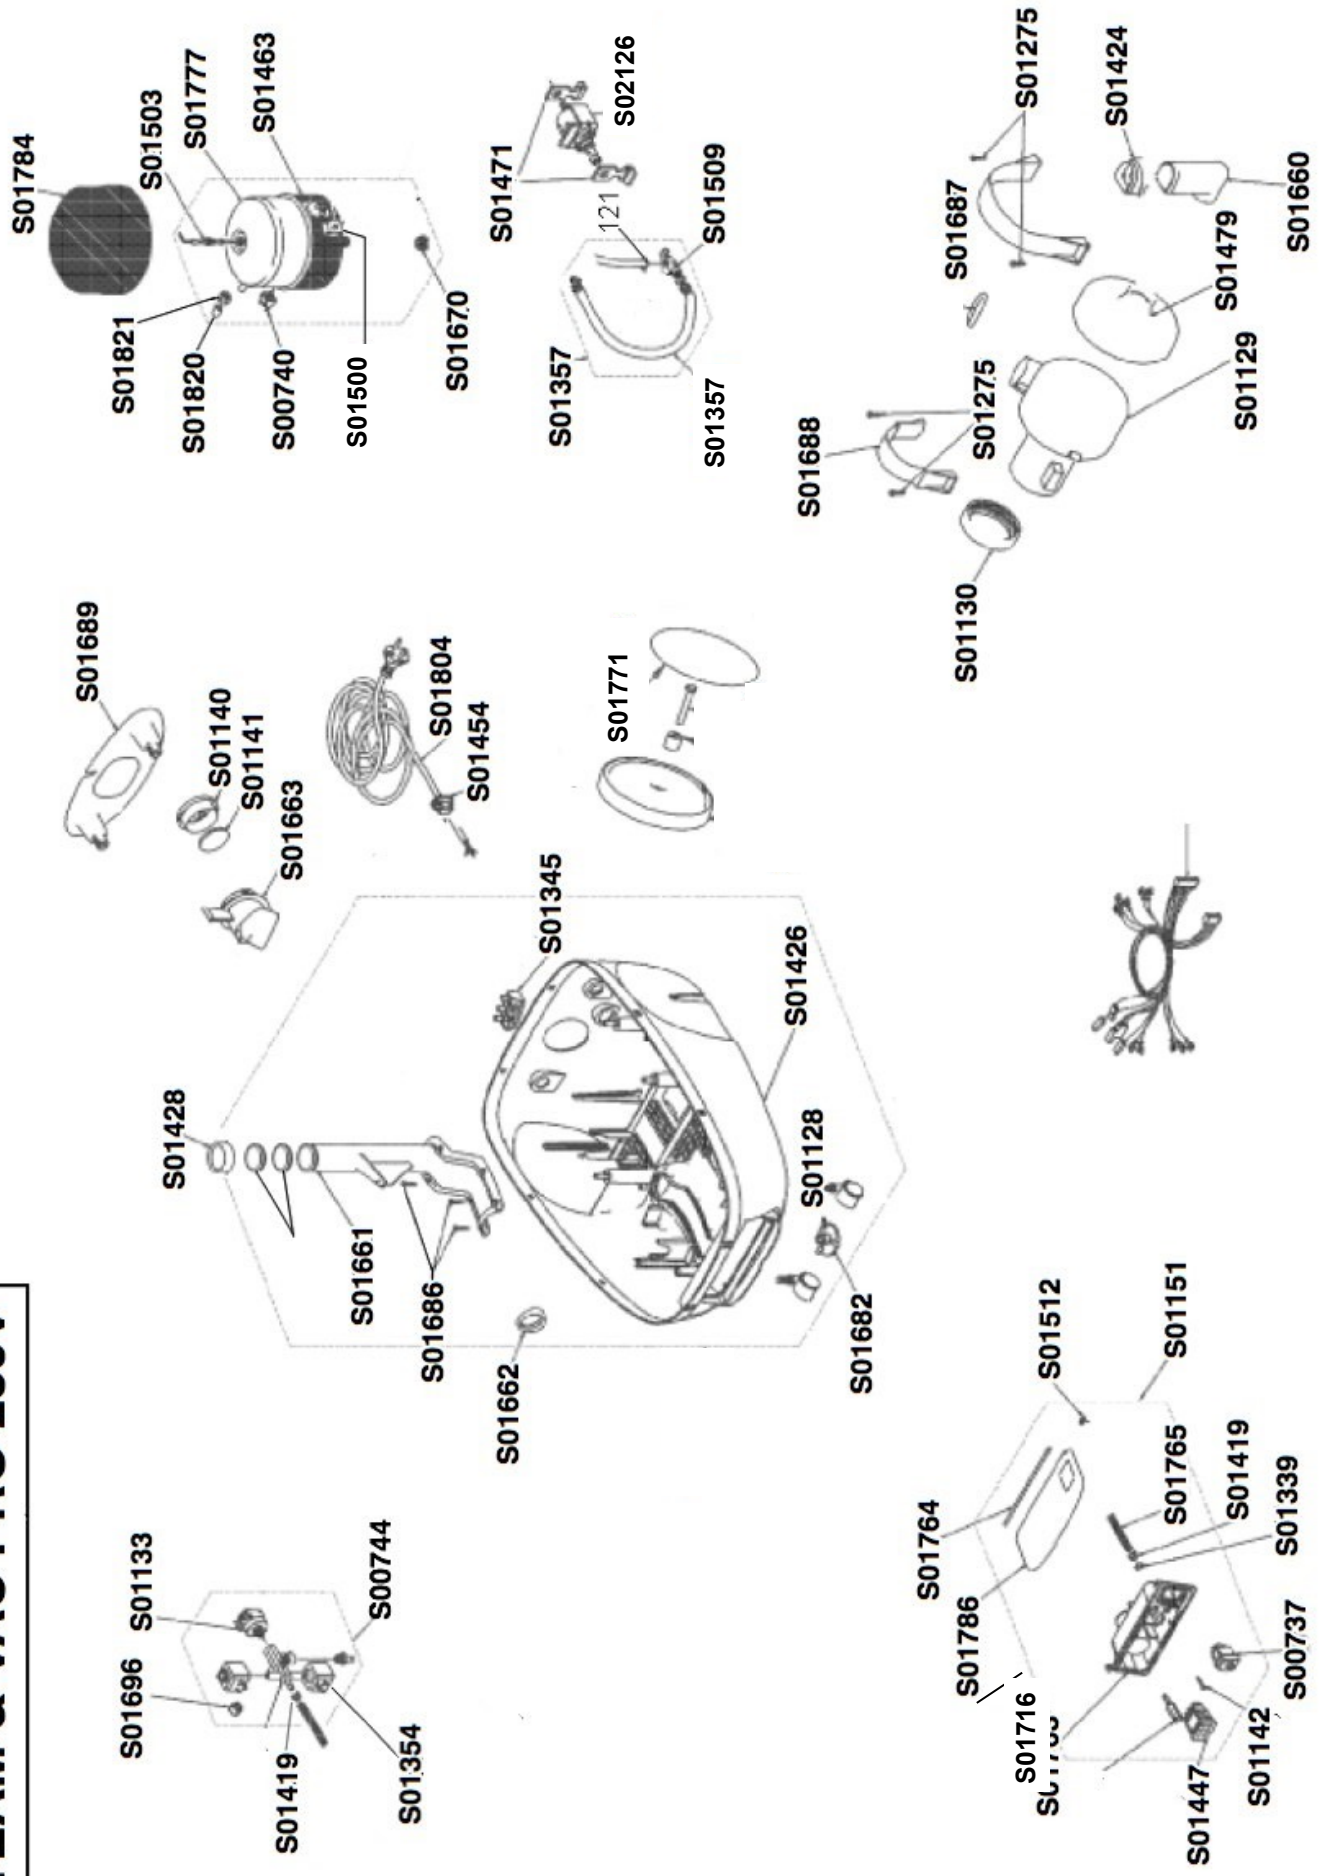

STEAM & VAC PRO 230V