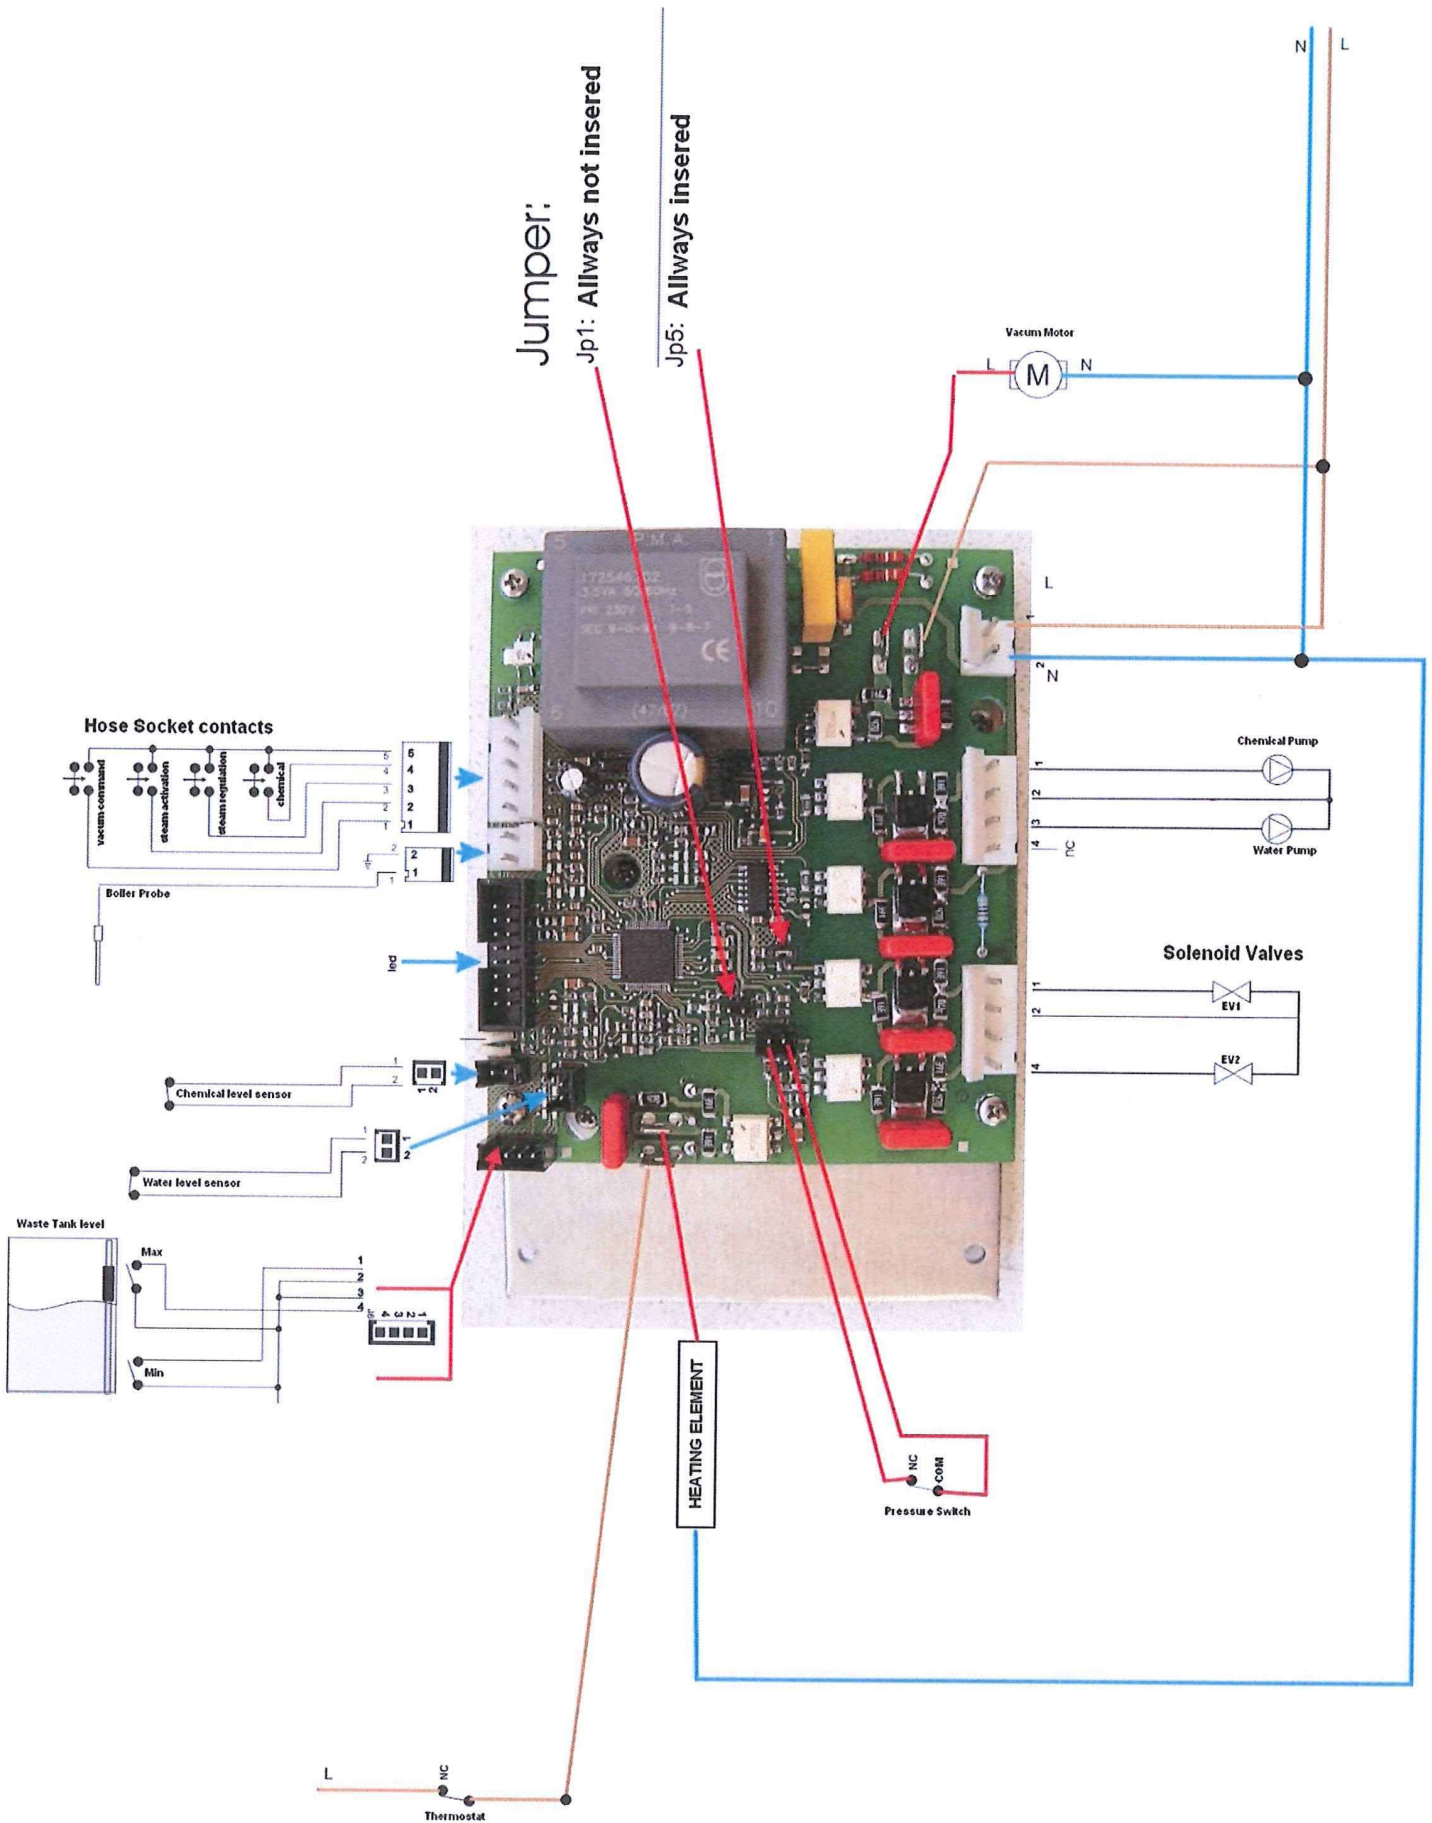

Page Number	Part Number	Description	
1	S01820	Monobloc olive	
1	S01821	Monobloc nut	
2	A00260	Steam & Vac Pro hose	
2	S00028	O Ring	
2	S00036	Steam tube (per metre)	
2	S00044	O Ring	
2	S00098	Screw	
2	S01255	6 way connector	
2	S01279	Round Button	
2	S01282	Plug for steam hose	
2	S01283	Cover for plug	
2	S01284	Plug (Male)	
2	S01285	Plug (Male) 50	
2	S01423	Recycle Bucket pipe	
2	S01433	Spring	
2	S01468	Hose Clip	
2	S01469	Hose Clip	
2	S01702	Guide	
2	S01703	Upper Body	
2	S01704	Lower Body	
2	S01955	New type plastic clip	
2	S02080	Handle PCB	
2	S02090	Nozzle	
3	S00733	Seal	
3	S00735	Cover Assembly	
3	S01116	Top Cover	
3	S01137	Tank Cap	
3	S01138	Float	
3	S01202	Upper Body	
3	S01275	Screw	
3	S01312	Filter	
3	S01314	Front Display Panel	
3	S01350	Flat wiring for display	
3	S01362	Water Level Sensor	
3	S01435	PCB	
3	S01528	Anti Limescale Filter	
3	S01560	Tank Assembly	
3	S01680	Reed Min Max	
3	S01681	Support	
3	S01683	Bumper Strip	
3	S01686	Screw	
3	S01795	Assembled Dirty water basket	
3	S01798	Spring for float lock basket	
3	S02589	Silver top housing	
3	S01808	PCB Display	

SCHEMA CIRCUITALE MOD. 3000 230V UK 13AMP